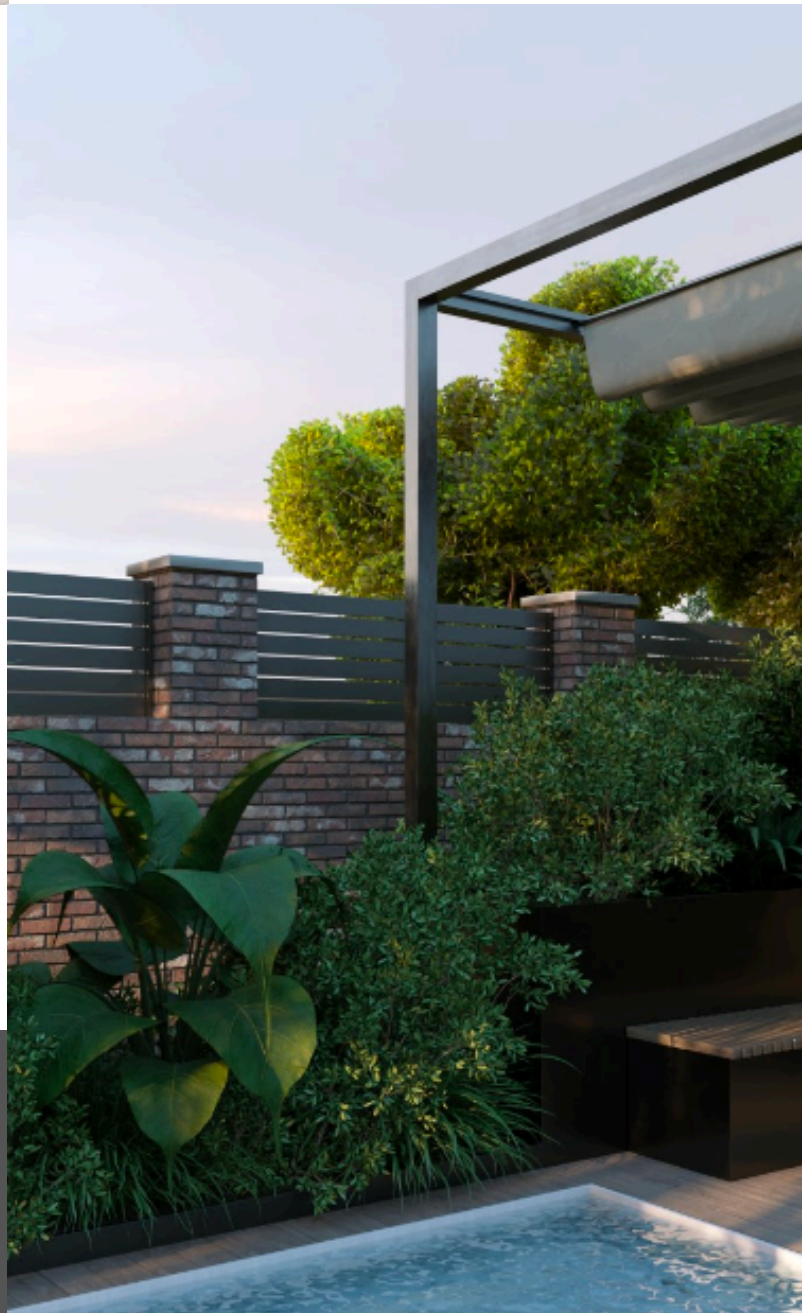

Product Recognition

We're thrilled to announce the successful launch of several exciting products that have been incredibly well received by our customers. From the elegant Mode Cheadle Panels and versatile Cheadle Gate Kit to the sleek Aluminium Panels and durable Composite Fence Panels, our offerings have been met with enthusiasm and appreciation.

- In addition to these mainstays, our range also includes decorative Trellis, Gravel Boards, Capping Rails, sturdy Fence Posts, and much more. Each product is designed with a focus on quality, durability, and style, ensuring that our customers have everything they need to transform their outdoor spaces with confidence. We're delighted to see our customers embracing these products and experiencing the benefits they bring to their fencing projects.